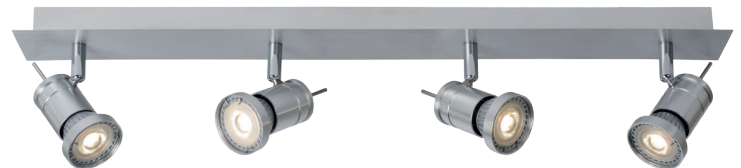

Spot **TWINNY LED**
17990/05/31

- 1x4,5W/GU10/LED/3000K/320lm/incl.
- H: 11cm/W: 7cm/L: 12cm
- White
- Aluminium
- spare bulb 49000/05/31

17990/10/31

- 2x4,5W/GU10/LED/3000K/2x320lm/incl.
- H: 11cm/W: 7cm/L: 25cm
- White
- Aluminium
- spare bulb 49000/05/31

17990/20/31

- 4x4,5W/GU10/LED/3000K/4x320lm/incl.
- H: 11cm/W: 7cm/L: 63cm
- White
- Aluminium
- spare bulb 49000/05/31

Spot **TWINNY LED**
17990/05/12

- 1x4,5W/GU10/LED/3000K/320lm/incl.
- H: 11cm/W: 7cm/L: 12cm
- Satin chrome
- Aluminium
- spare bulb 49000/05/36

17990/10/12

- 2x4,5W/GU10/LED/3000K/2x320lm/incl.
- H: 11cm/W: 7cm/L: 25cm
- Satin chrome
- Aluminium
- spare bulb 49000/05/36

17990/15/12

- 3x4,5W/GU10/LED/3000K/3x320lm/incl.
- H: 11cm/W: 7cm/L: 45cm
- Satin chrome
- Aluminium
- spare bulb 49000/05/36

17990/19/12

- 4x4,5W/GU10/LED/3000K/4x320lm/incl.
- H: 11cm/W: 25cm/L: 25cm
- Satin chrome
- Aluminium
- spare bulb 49000/05/36

17990/20/12

- 4x4,5W/GU10/LED/3000K/4x320lm/incl.
- H: 11cm/W: 7cm/L: 63cm
- Satin chrome
- Aluminium
- spare bulb 49000/05/36